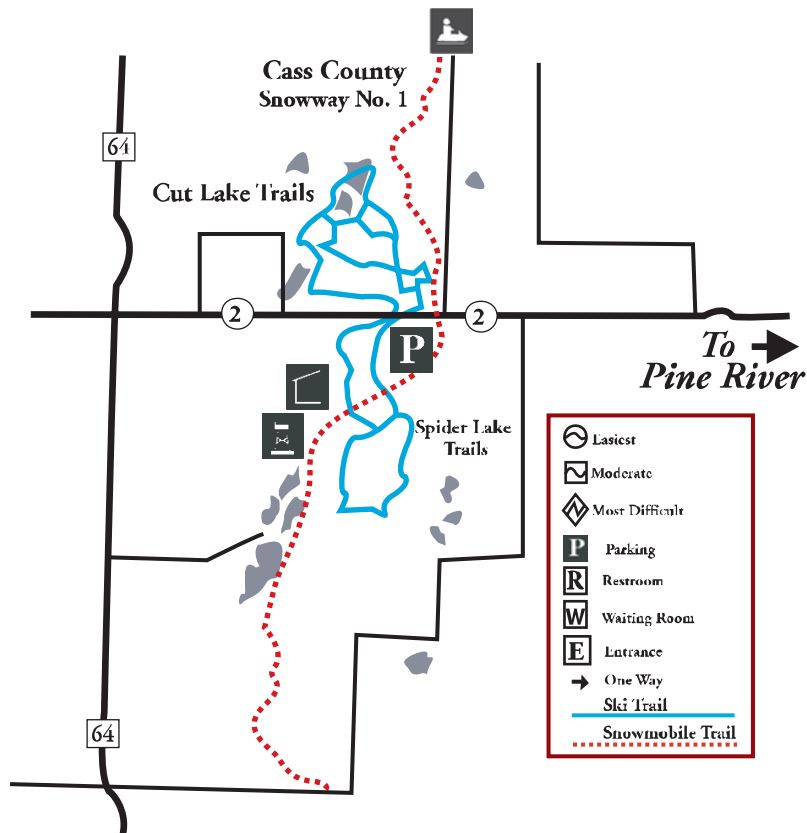

Foothills/Cut Lake CROSS COUNTRY SKI TRAILS

Cut Lake Cross Country Ski Trails

From the Welcome Center, travel north on Hwy 371 north to Pine River.

Take a left on County Road 2. Travel 10 1/2 miles west on Cty Rd 2.

Trails will be on the north side of the road. Parking and sign will be right there. 10.5 miles.