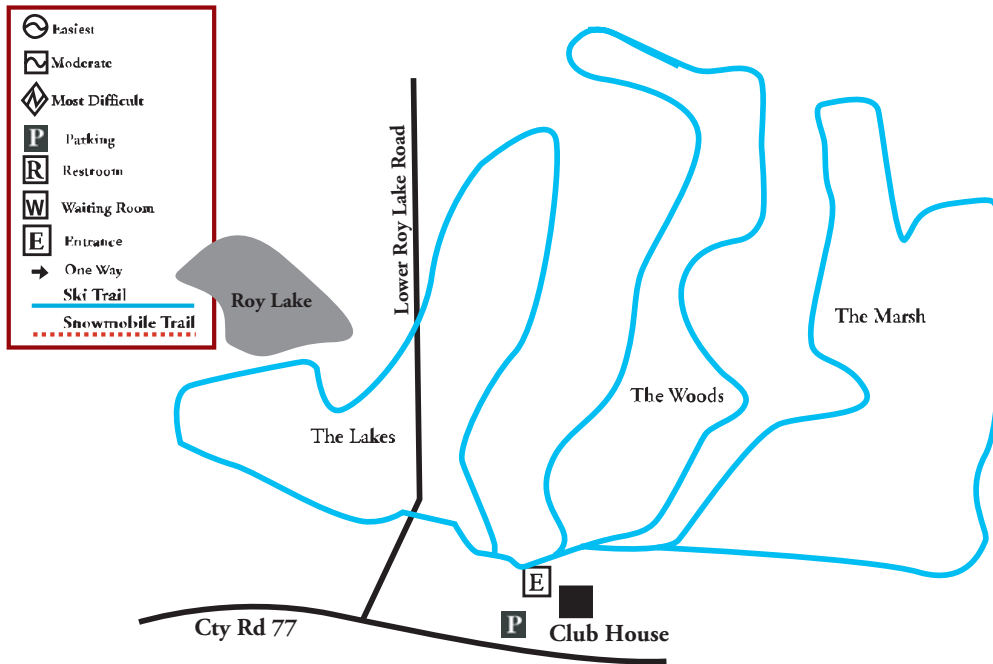

# Grand View Lodge The Pines

## CROSS COUNTRY SKI TRAILS

### Grand View Lodge Cross Country Ski Trails

From the Welcome Center, travel north on 371 and then take a left on Cty Rd 77 (Interlachen Road). Turn left and travel 1.5 miles. Turn right into The Pines Golf Course. Lodging available at Grand View Lodge.