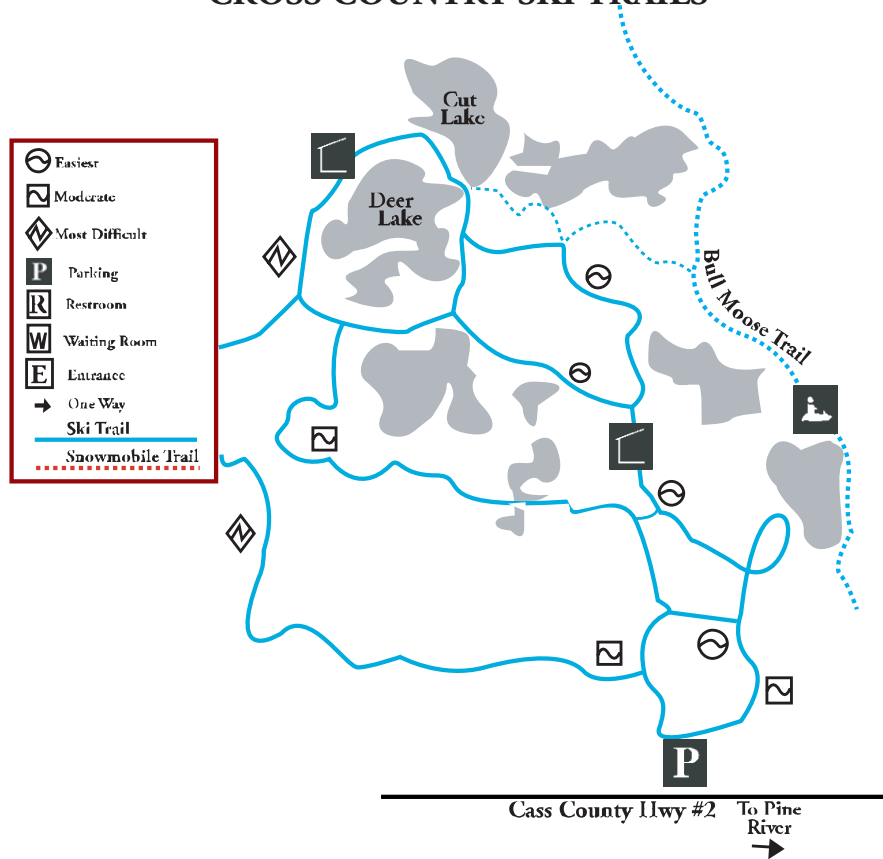

## *Cut Lake* CROSS COUNTRY SKI TRAILS

### Cut Lake Cross Country Ski Trails

From the Welcome Center, travel north on Hwy 371 north to Pine River.

Take a left on County Road 2. Travel 10 1/2 miles west on Cty Rd 2.

Trails will be on the north side of the road. Parking and sign will be right there. 10.5 miles.