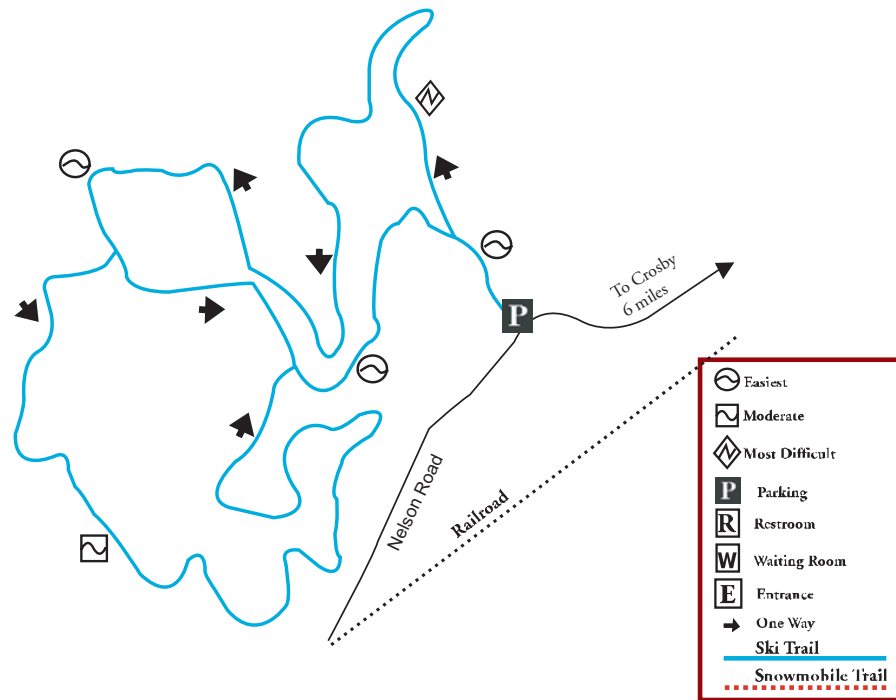

Wolf Lake

CROSS COUNTRY SKI TRAILS

Wolf Lake Cross Country Ski Trails

From the Welcome Center, travel north on Hwy 371 approximately 8 miles, then take a right and travel east on Highway 210. Turn right onto County Road 12 and travel approximately three miles. Turn right onto County Road 102 and travel south about one mile. Take a right on Nelson Road and follow it south and west for approximately 5 miles. Just about the time you're lost, you'll be there!